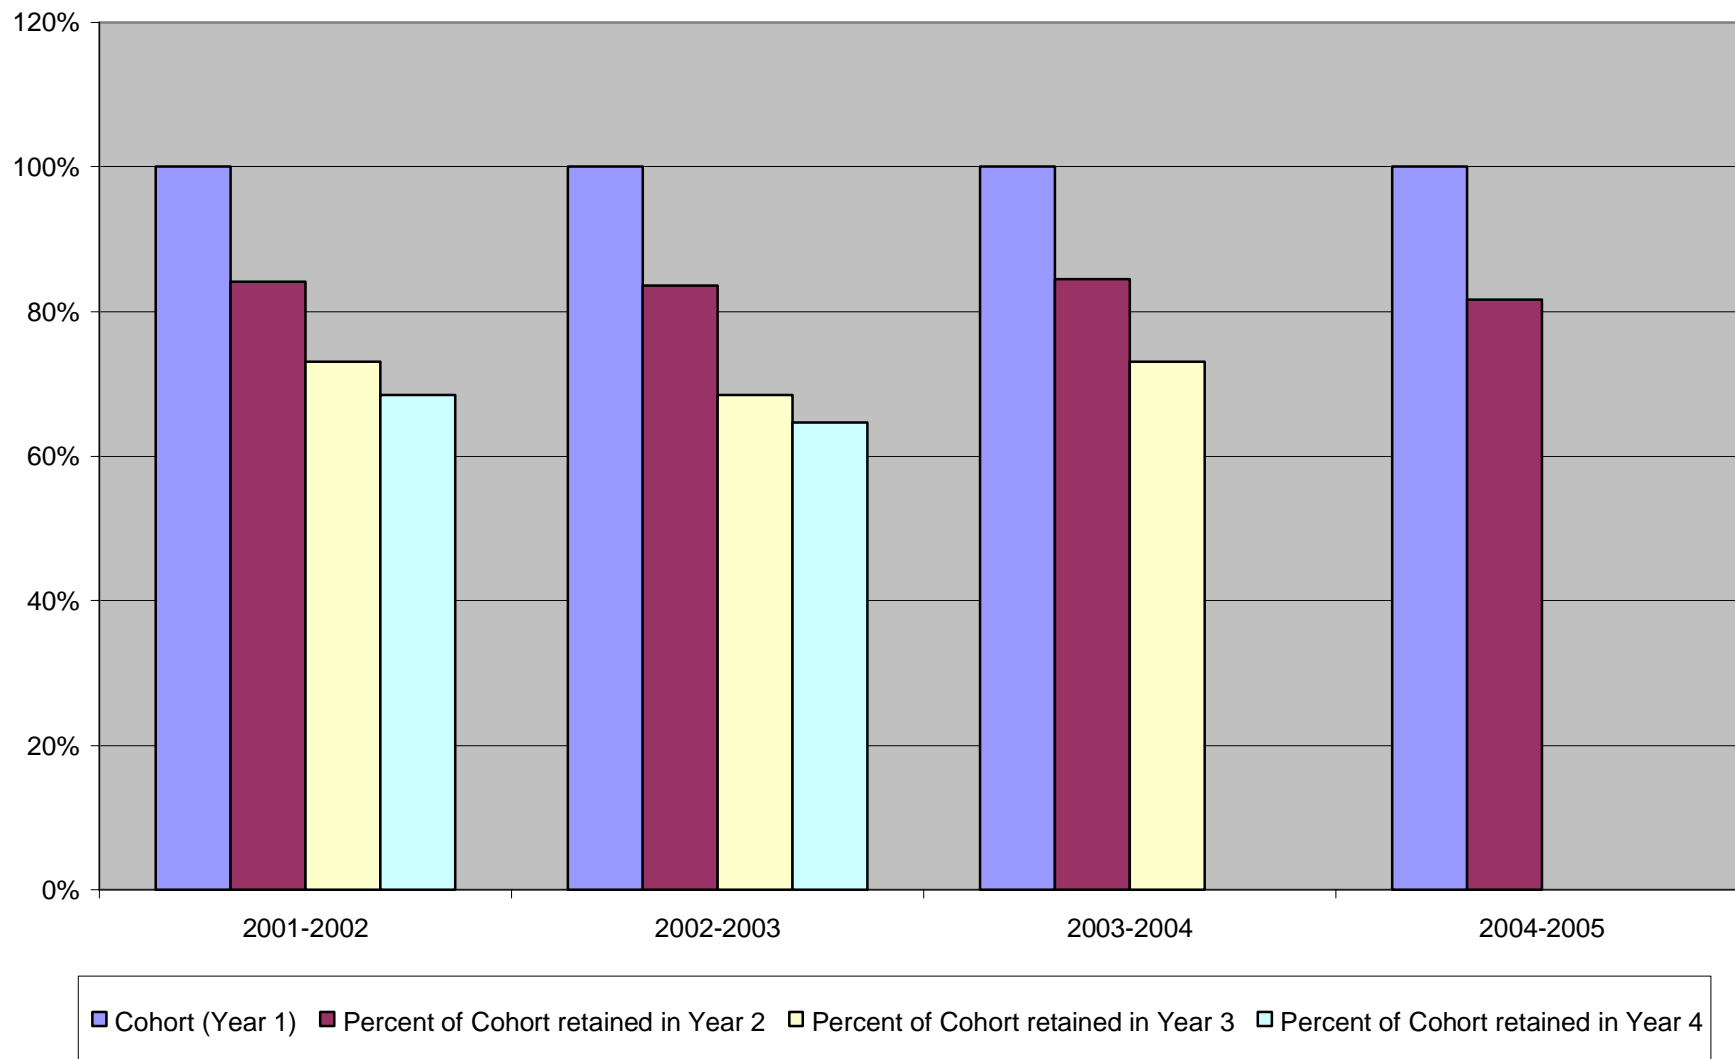

## Mount Allison University - Retention of Students Direct from High School

This graph shows how many of the students who arrived at this university, direct from high school, were still at this same university in succeeding years. Most of the programs could lead to graduation in four years, a few require five, some students will take longer. If a student transferred to another New Brunswick University, he or she have not been tracked. This means that the retention rate is actually better than shown. Sources: Statistics Canada - Enhanced Student Information System (Dec. 1st enrolments) and MPHEC.